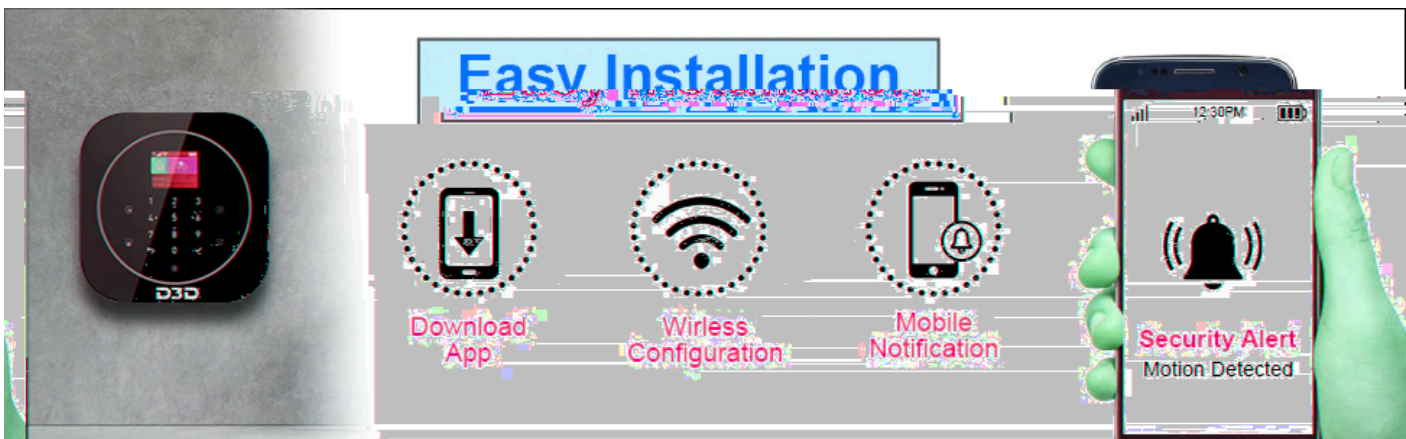

Security Alert	Theft Protection	Home Automation
 Siren	 Door Sensor	 Mobile Lock & Unlock
 Call & SMS	 PIR Sensor	 Light & Fan Control

D3D Home security alarm system is a system that uses different type of sensors to detect an unauthorized entry into a building. When an unauthorized entry is detected, the alarm system will sound a warning using inbuilt or external siren and at the same time will send notification alerts via SMS & Call to the user mobile numbers.

Work With Alexa

Easy Voice Control

Control your home security with voice command. Simply ask Alexa to lock or unlock your D3D security system. You can easily disarm your D3D Security System when you get home, without having to fumble with a key or remote.

WiFi & GSM

Dual Protection

Powered with Dual communication mechanism, D3D system can be operated & controlled direct from mobile phone using the internet or GSM SIM card. There are many benefits of controlling your home security with your mobile device. You can easily Lock / Unlock your D3D system from anywhere in the world or can simply control your home lights or other electronic devices.

Easy to install & operate DIY security system. Anyone can install D3D Security System at home in less than 5 minutes without having any special technical or electric knowledge. With wireless sensors, there is no need to do any messy wiring. Following the step by step installation process,