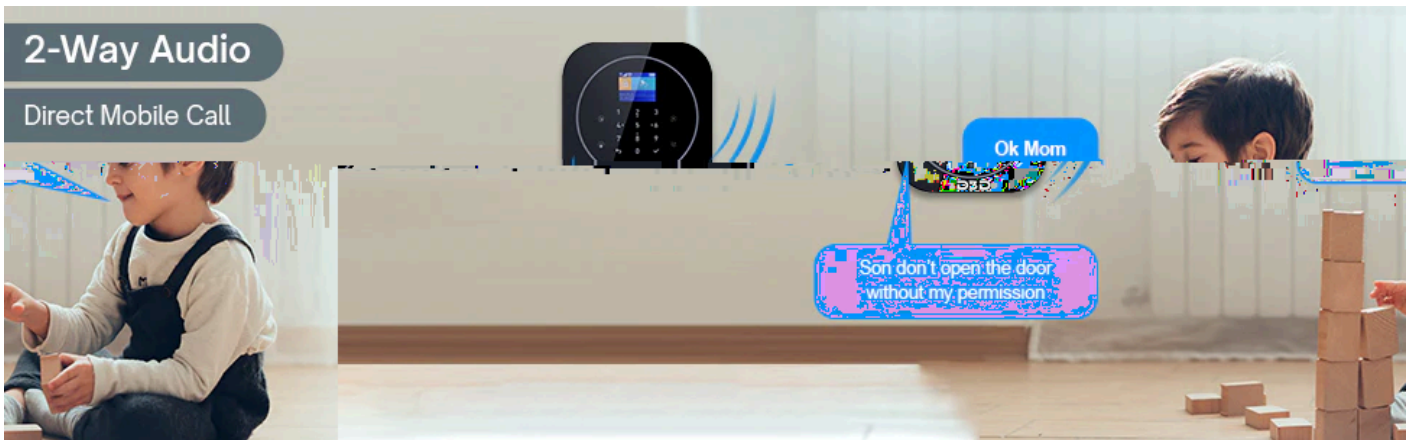

Alert Notification

SMS / App / Call

Working as a personal security guard, D3D Home Security system keep protecting your home family round the clock. With an option to add more than 1000 types of different sensors, you can be rest assured that no one can enter your home without your permission. Powered with WiFi & GSM SIM, D3D system send real time alerts on user mobile phone.

2-Way Audio

Direct Mobile Call

With Inbuilt Mic & Speaker, you can talk with your family members direct from D3D control unit. Now whether you want to give warning to any intruder or alert you family members, you can directly speak in your mobile phone and other will listen from D3D control unit.