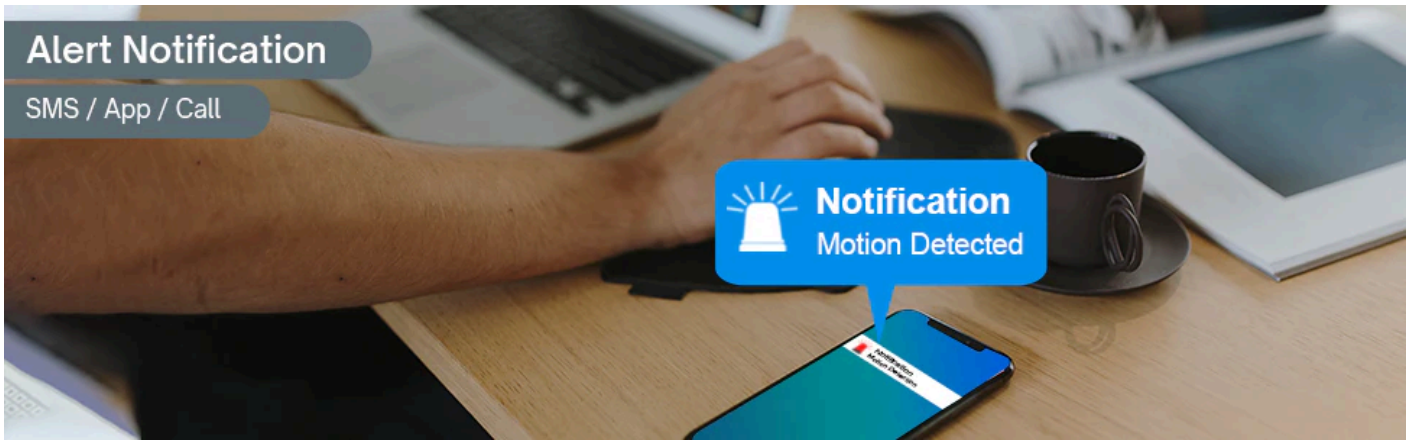

Alert Notification

SMS / App / Call

Working as a personal security guard, D3D Home Security system keep protecting your home family round the clock. With an option to add more than 1000 types of different sensors, you can be rest assured that no one can enter your home without your permission. Powered with WiFi & GSM SIM, D3D system send real time alerts on user mobile phone.