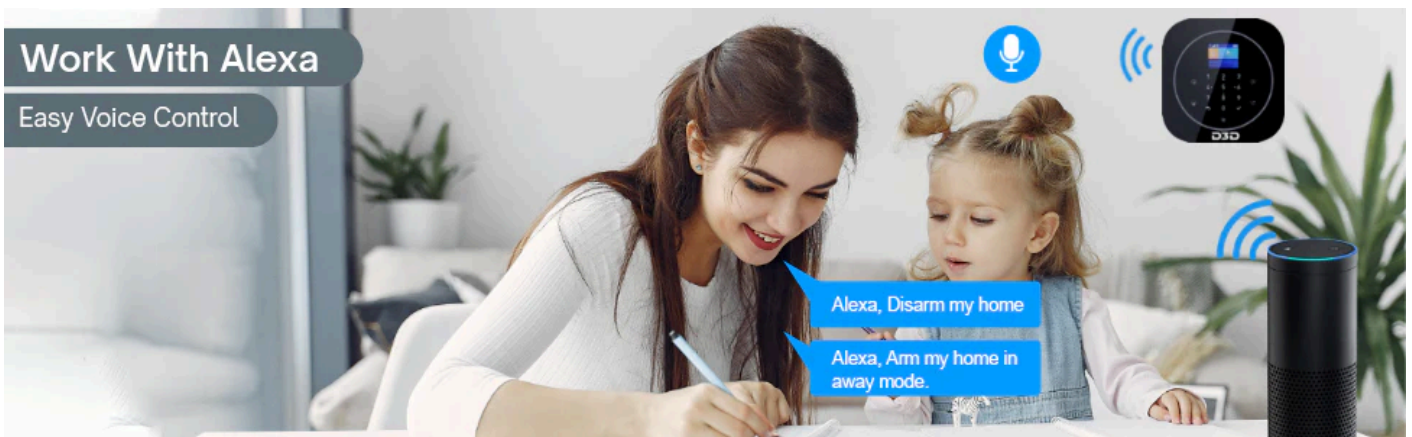

2-Way Audio

Direct Mobile Call

With Inbuilt Mic & Speaker, you can talk with your family members direct from D3D control unit. Now whether you want to give warning to any intruder or alert you family members, you can directly speak in your mobile phone and other will listen from D3D control unit.

Work With Alexa

Easy Voice Control

Control your home security with voice command. Simply ask Alexa to lock or unlock your D3D security system. You can easily disarm your D3D Security System when you get home, without having to fumble with a key or remote.