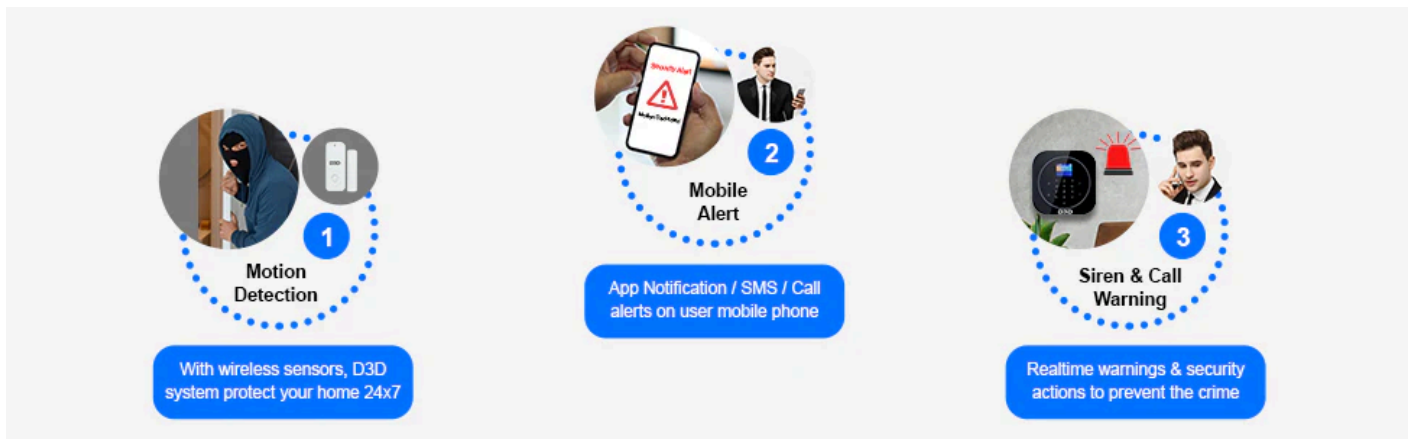

simply configure all wireless sensor with mobile application and install the system. Along with detailed user manual provided with the pack, step by step installation videos are also available

A brief overview of how D3D Home Security System protect your home & family

- 1- D3D motion & door Sensor detect any unwanted entry or intrusion in the protected area. Or fire or LPG gas leakage is detected by fire & gas sensor
- 2- D3D Security system will sound inbuilt siren and alerts your neighbours and family members
- 3- D3D System will send app notifications & SMS alert on user's mobile phone. System will also call on user mobile phones to notify the security breach.
- 4- Using the inbuilt mic & speaker of the D3D Security System, user will listen any conversation in protected area and give warning to intruders.