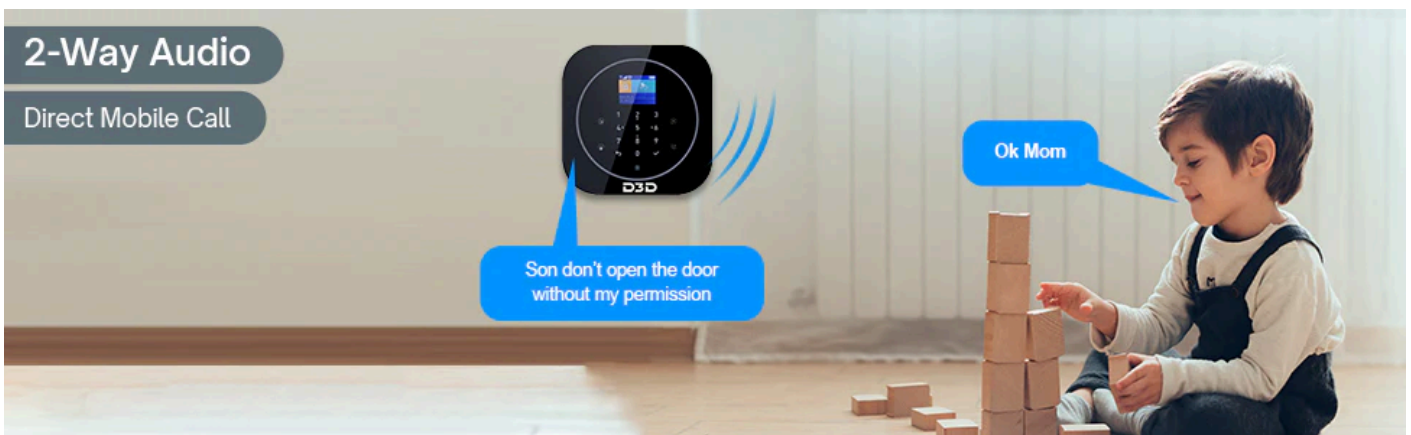

With Inbuilt Mic & Speaker, you can talk with your family members direct from D3D control unit. Now whether you want to give warning to any intruder or alert you family members, you can directly speak in your mobile phone and other will listen from D3D control unit.