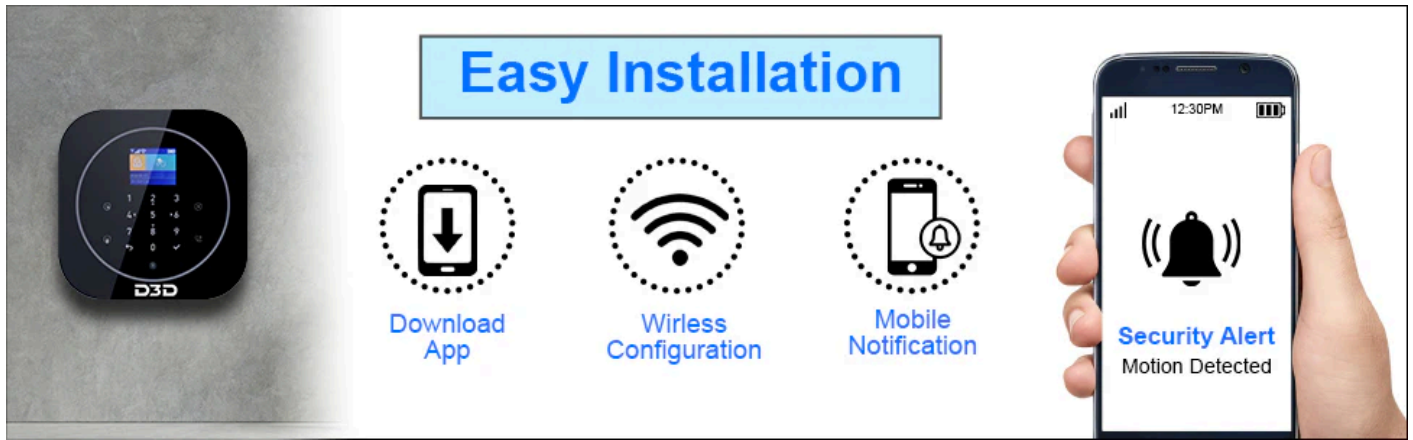

## Work With Alexa

Easy Voice Control

Control your home security with voice command. Simply ask Alexa to lock or unlock your D3D security system. You can easily disarm your D3D Security System when you get home, without having to fumble with a key or remote.

## WiFi & GSM

Dual Protection

Powered with Dual communication mechanism, D3D system can be operated & controlled direct from mobile phone using the internet or GSM SIM card. There are many benefits of controlling your home security with your mobile device. You can easily Lock / Unlock your D3D system from anywhere in the world or can simply control your home lights or other electronic devices.

Easy to install & operate DIY security system. Anyone can install D3D Security System at home in less than 5 minutes without having any special technical or electric knowledge. With wireless sensors, there is no need to do any messy wiring. Following the step by step installation process, simply configure all wireless sensor with mobile application and install the system. Along with detailed user manual provided with the pack, step by step installation videos are also available

A brief overview of how D3D Home Security System protect your home & family

- 1- D3D motion & door Sensor detect any unwanted entry or intrusion in the protected area. Or fire or LPG gas leakage is detected by fire & gas sensor
- 2- D3D Security system will sound inbuilt siren and alerts your neighbours and family members
- 3- D3D System will send app notifications & SMS alert on user's mobile phone. System will also call on user mobile phones to notify the security breach.
- 4- Using the inbuilt mic & speaker of the D3D Security System, user will listen any conversation in protected area and give warning to intruders.