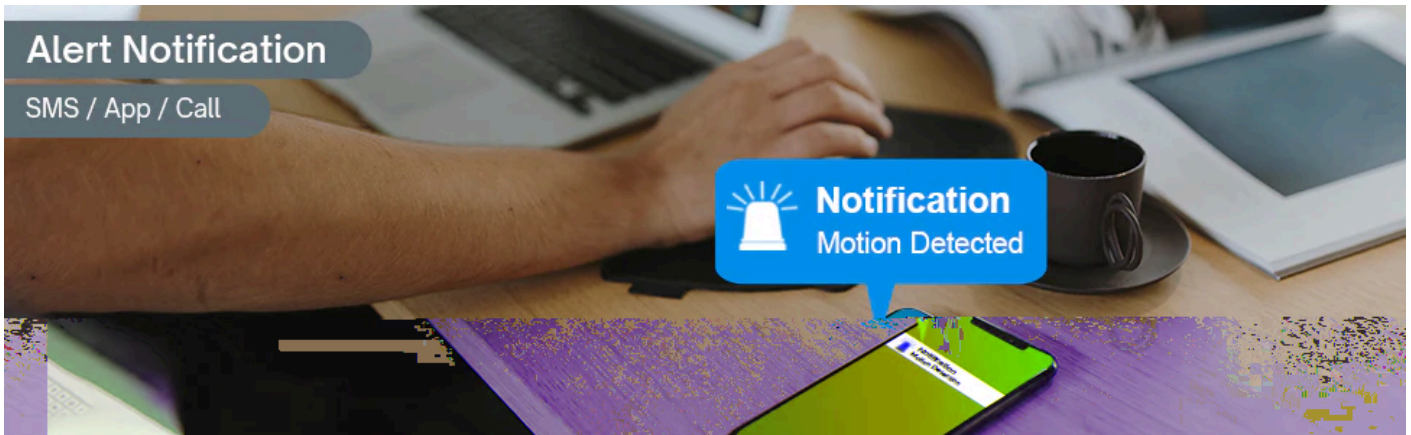

Door / Window Sensor: [Door sensors (https://d3dsecurity.com/product/d3d-smart-life-wifi-gsm-door-sensor-for-home-shop-office-model-zx-g12-door-sensor/)](https://d3dsecurity.com/product/d3d-smart-life-wifi-gsm-door-sensor-for-home-shop-office-model-zx-g12-door-sensor/), protected entry from door or windows. Whenever an intruders try to open the protected door, D3D sensors get activated and send alerts on user mobile phone.

Motion Sensor: A [motion detection sensor (https://d3dsecurity.com/product/d3d-pir-motion-detection-sensor-433mhz-rf-frequency-model-pr_g12/)](https://d3dsecurity.com/product/d3d-pir-motion-detection-sensor-433mhz-rf-frequency-model-pr_g12/) is a device that is used to detect movement. Motion sensor are mainly used in area where the intruders can enter without detected by Door or window sensors

Working as a personal security guard, D3D Home Security system keep protecting your home family round the clock. With an option to add more than 1000 types of different sensors, you can be rest assured that no one can enter your home without your permission. Powered with WiFi & GSM SIM, D3D system send real time alerts on user mobile phone.