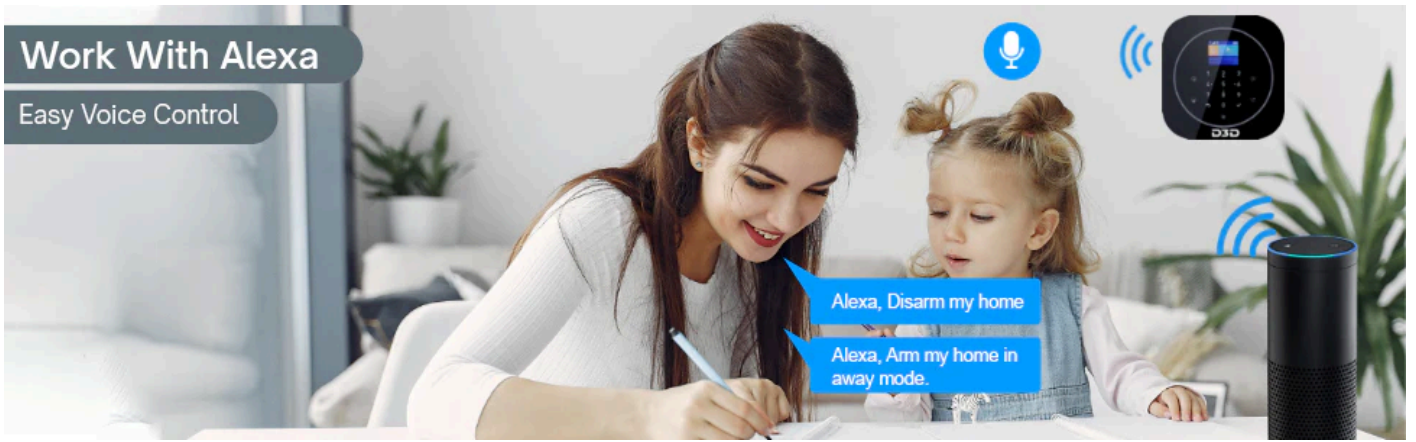

Work With Alexa

Easy Voice Control

Control your home security with voice command. Simply ask Alexa to lock or unlock your D3D security system. You can easily disarm your D3D Security System when you get home, without having to fumble with a key or remote.