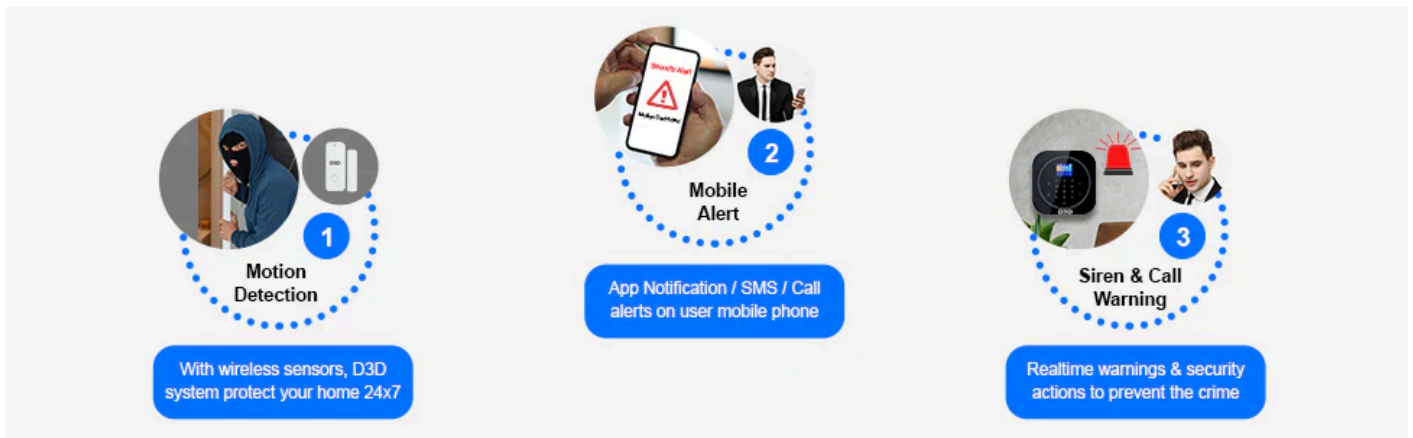

## WiFi & GSM

Dual Protection

Powered with Dual communication mechanism, D3D system can be operated & controlled direct from mobile phone using the internet or GSM SIM card. There are many benefits of controlling your home security with your mobile device. You can easily Lock / Unlock your D3D system from anywhere in the world or can simply control your home lights or other electronic devices.

## Power Backup

Inbuilt Rechargeable Battery

With inbuilt Lithium-ion battery, D3D system keep protecting your home or business even if the power supply is cut off. User will also get instant alert on mobile phone when the power is cut off or restored back.

Easy to install & operate DIY security system. Anyone can install D3D Security System at home in less than 5 minutes without having any special technical or electric knowledge. With wireless sensors, there is no need to do any messy wiring. Following the step by step installation process, simply configure all wireless sensor with mobile application and install the system. Along with detailed user manual provided with the pack, step by step installation videos are also available

A brief overview of how D3D Home Security System protect your home & family

- 1- D3D motion & door Sensor detect any unwanted entry or intrusion in the protected area. Or fire or LPG gas leakage is detected by fire & gas sensor
- 2- D3D Security system will sound inbuilt siren and alerts your neighbours and family members
- 3- D3D System will send app notifications & SMS alert on user's mobile phone. System will also call on user mobile phones to notify the security breach.
- 4- Using the inbuilt mic & speaker of the D3D Security System, user will listen any conversation in protected area and give warning to intruders.