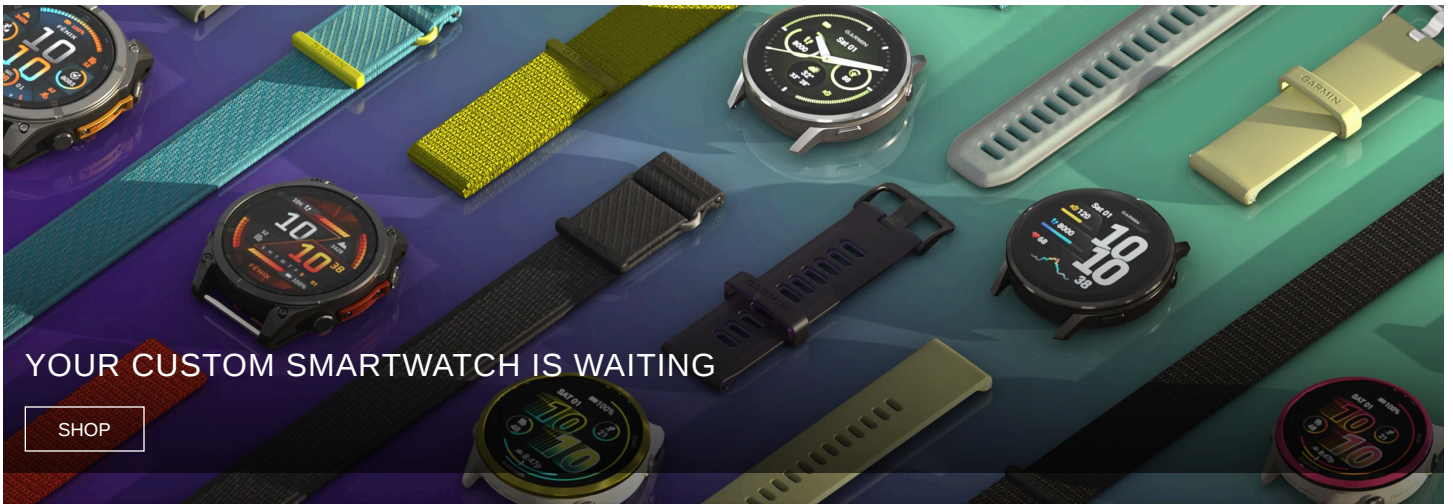

Luxury,

TRAIN BRILLIANTLY WITH FORERUNNER® – OUR BRIGHTEST RUNNING SMARTWATCHES EVER

SHOP

FĒNIX® 8 — THE ULTIMATE SMARTWATCH WITH AN AMOLED DISPLAY OR SOLAR CHARGING LENS, BUILT-IN SPEAKER AND MICROPHONE, AND MORE.

SHOP

MONITOR PATIENTS WITH GARMIN HEALTH

LEARN MORE

GOLF DEVICES TO ELEVATE YOUR GAME

SHOP

SMARTWATCHES FOR WOMEN

SHOP

CYCLING COMPUTERS, INDOOR TRAINERS, RADAR AND POWER METERS

SHOP

INREACH® SATELLITE COMMUNICATORS — TWO-WAY MESSAGING FROM THE WILDERNESS

SHOP

SO YOU WANT A SMARTWATCH? FIND YOUR MATCH.

START

SMARTWATCHES FOR KIDS

SHOP

SHOP BY CATEGORY