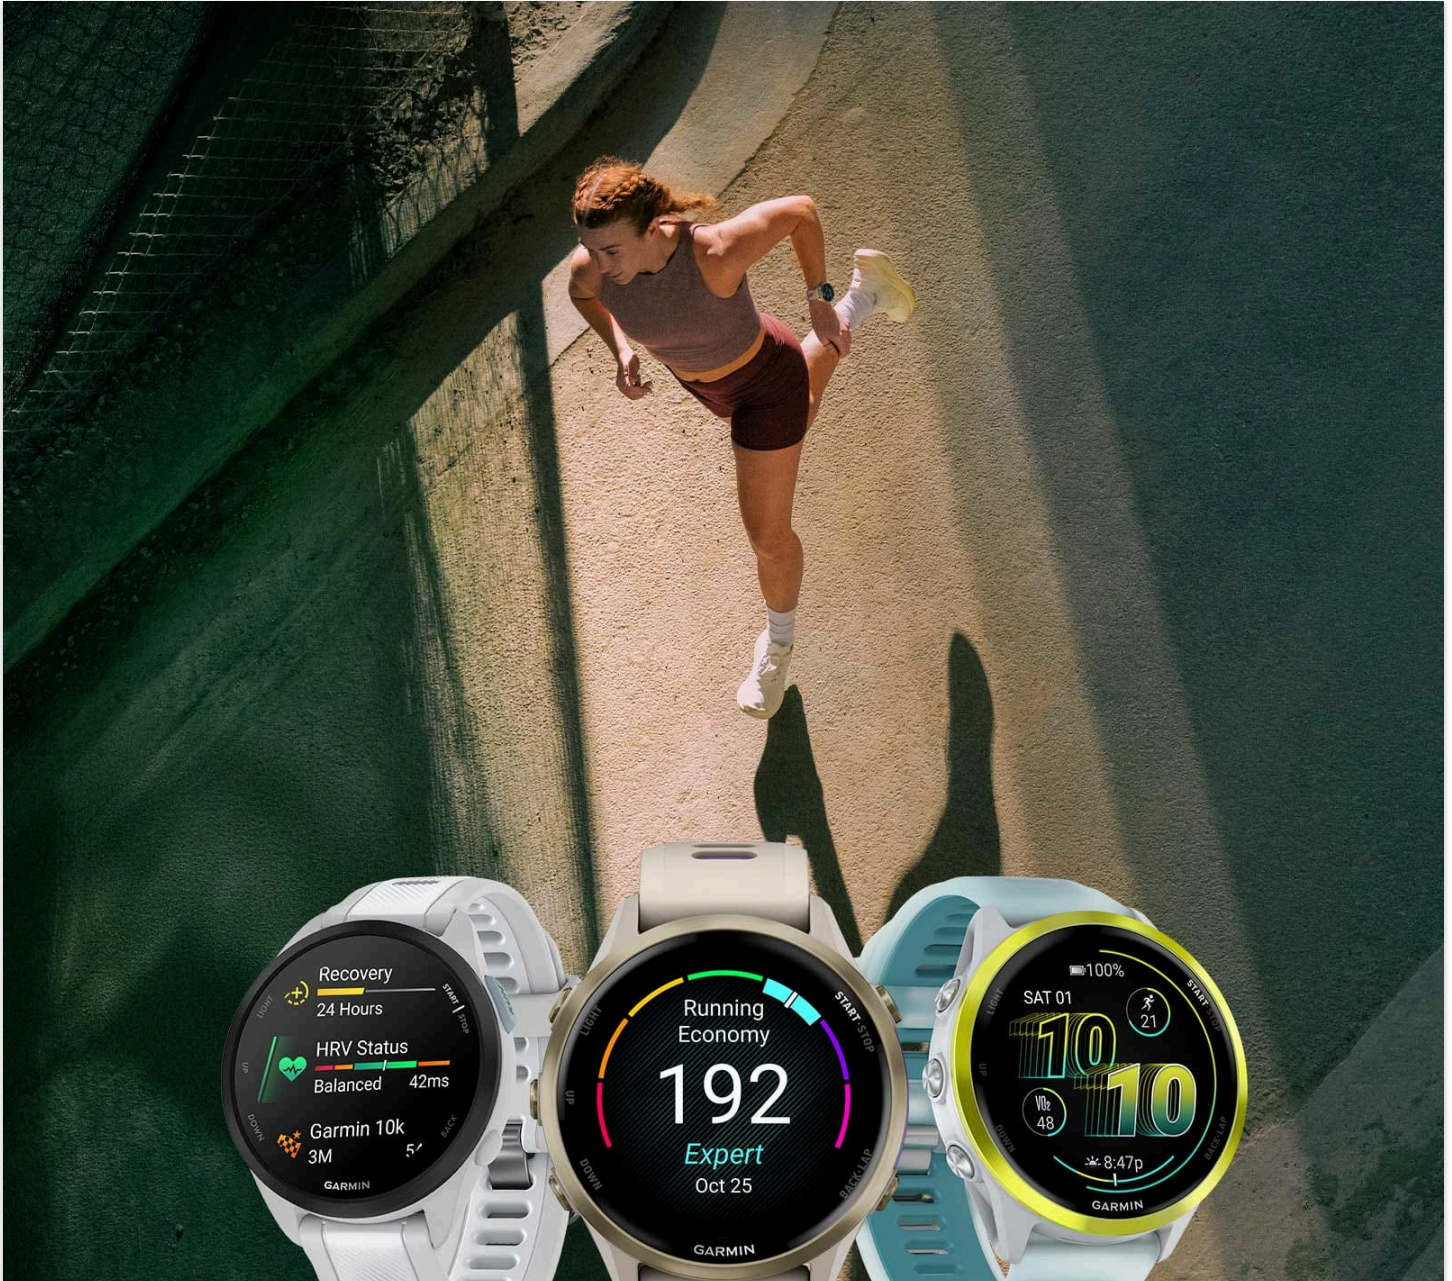

This site uses cookies and related technologies for site operation, analytics, and third party advertising purposes. You may choose to accept our continued use of these technologies, opt-out of non-essential technologies, or further manage your preferences. [Privacy Policy](#)