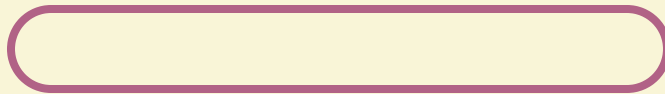

Making sure you're not a bot!

Calculating...
Difficulty: 5, Speed: 0kH/s

► Details

Protected by [Anubis](#) From [Techaro](#). Made with ❤️ in 🇨🇦.

Mascot design by [CELPHASE](#).

This website is running Anubis version 1.23.1.